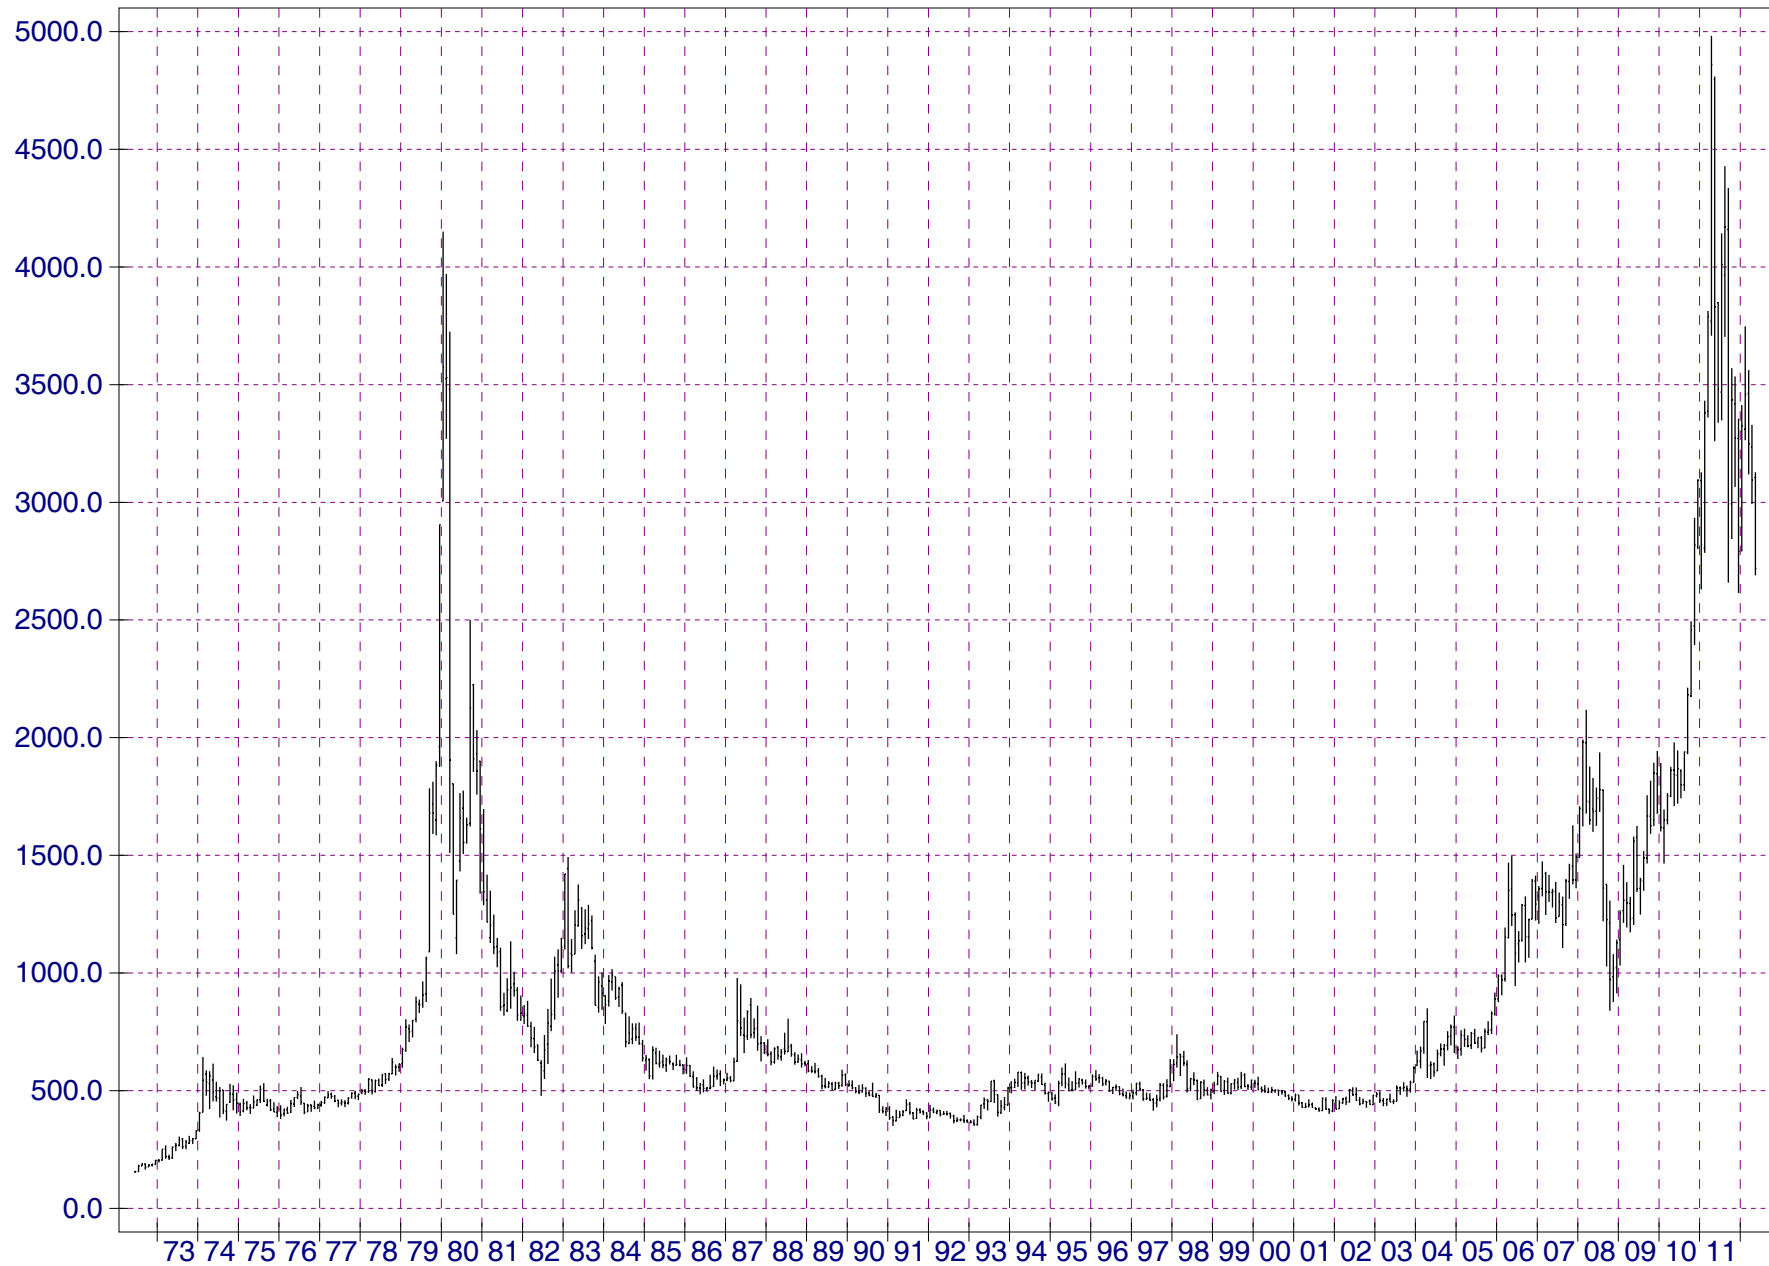

# Monthly Nearby Silver(CMX)

### Chart

H 4982.0  
L 153.6